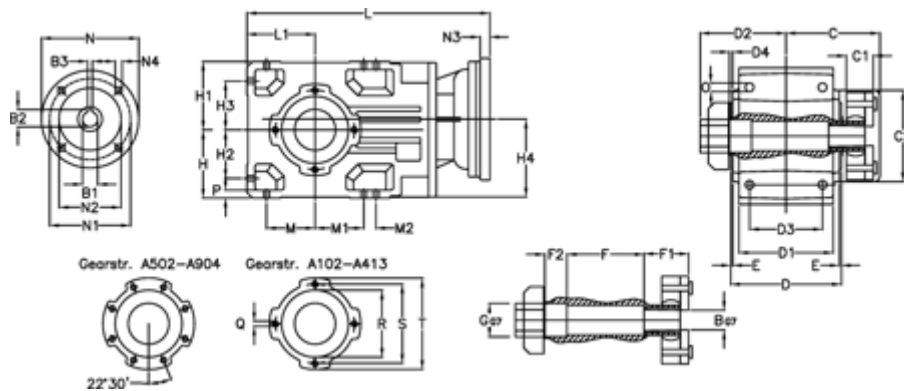

Article number: 29600101236025
 Description: Bevel helical gearbox
 A102QF20-12,3-P71B5

Measures

B = 20	D1 = 95	F2 = 36	L = 282.5	N3 = -
B1 = 14	D2 = 90	G = 32	L1 = 70	N4 = M8x16
B2 = 16.3	D3 = 75	GA = 14,5 NM	M = 50.0	O = 9.5
B3 = 5	d4 = 4.5	H = 70	M1 = 50.0	P = 9
C = 101.5	Description = A102QF-xx-P71 B5	H1 = 70	M2 = -	Q = M8x12
C1 = 29	E = 3.0	H2 = 50.0	N = 160	R = 80
C2 = 83.0	F = 77.5	H3 = 50.0	N1 = 130	S = 100
D = 117	F1 = 36.0	H4 = 83.0	N2 = 110	T = 120